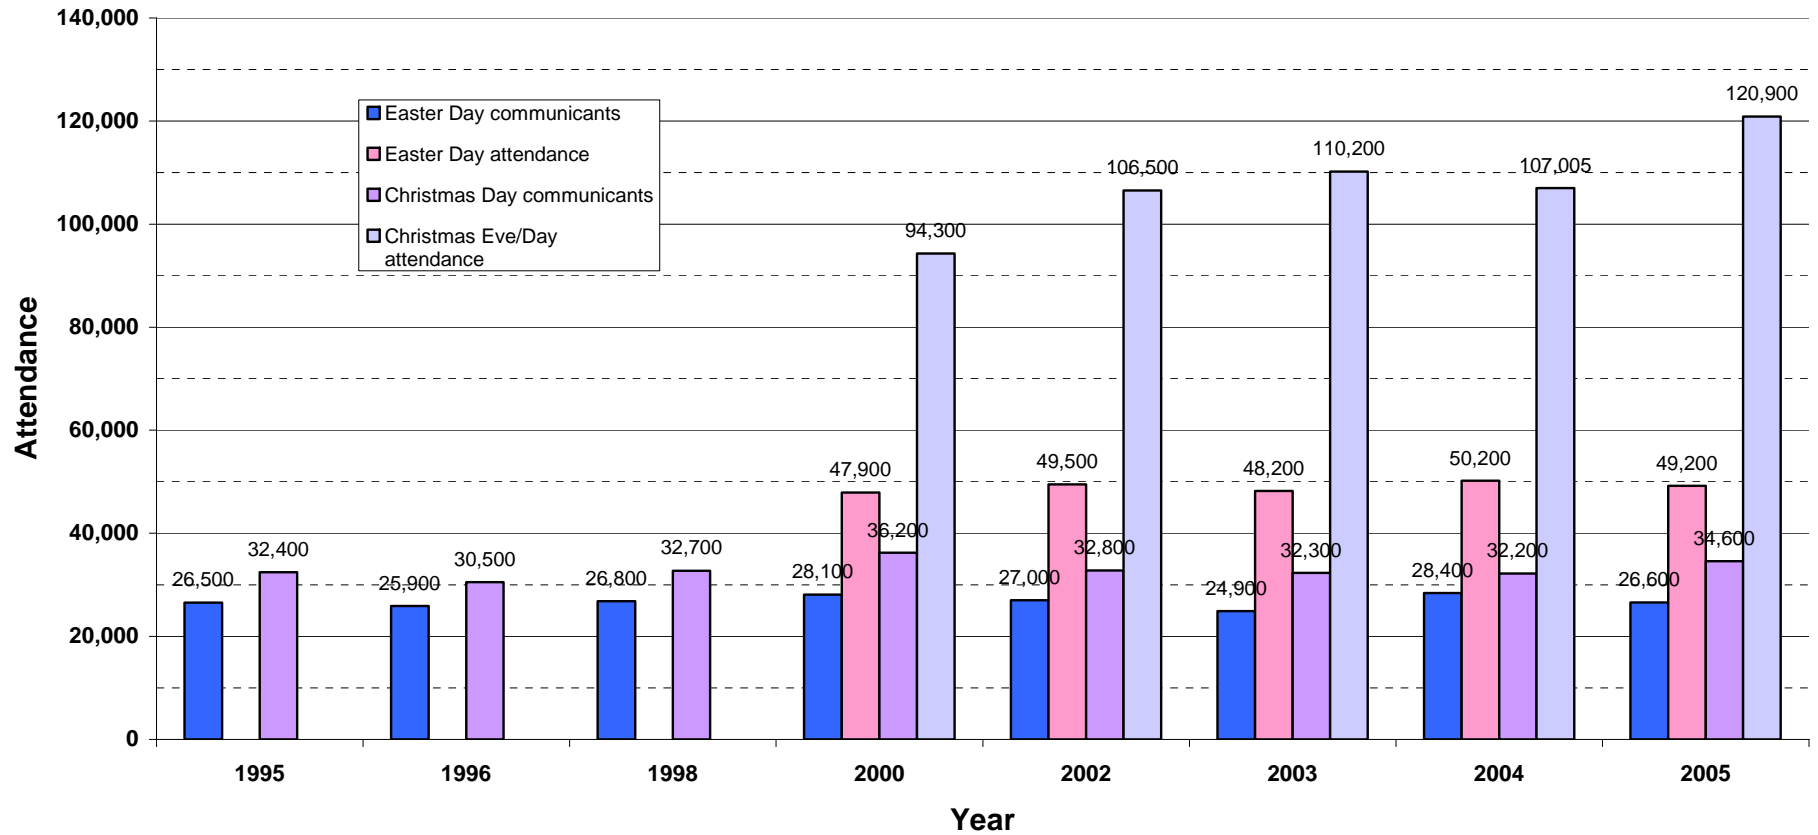

Church of England Cathedrals

(excluding Royal Peculiars)

Sunday & total weekly attendance 1995 to 2005

Easter & Christmas 1995 to 2005

Total attendance during Advent

2000	2002	2003	2004	2005
630,511	712,181	714,032	714,188	721,705