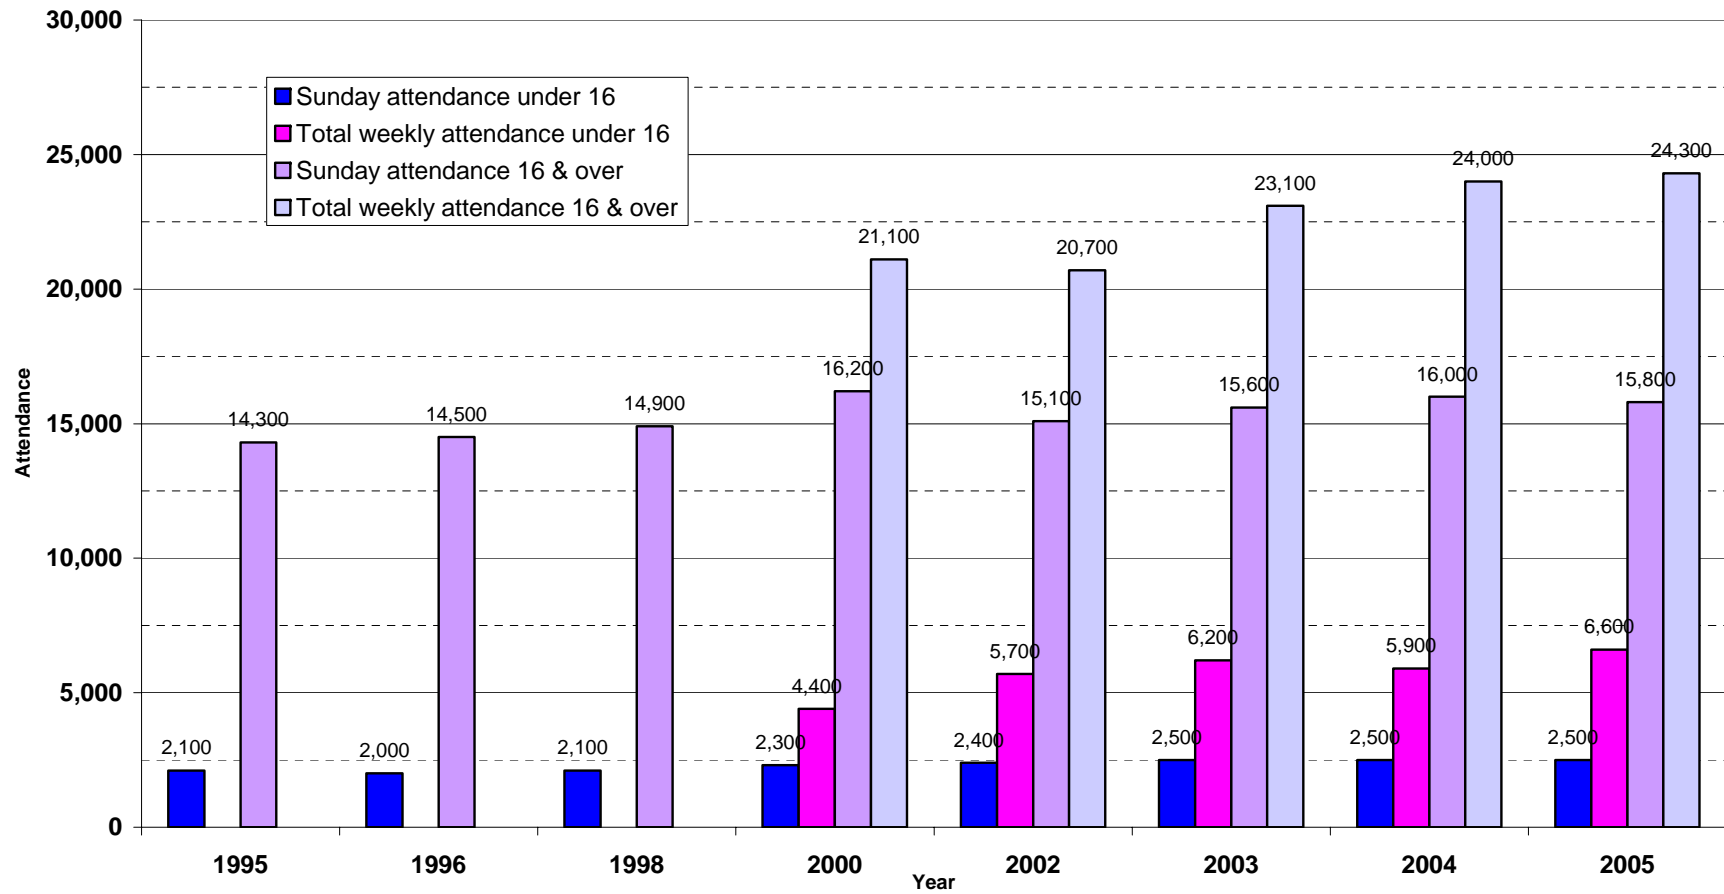

Church of England Cathedrals

(excluding Royal Peculiars)

Sunday & total weekly attendance 1995 to 2005

Easter & Christmas 1995 to 2005

Total attendance during Advent

2000	2002	2003	2004	2005
630,511	712,181	714,032	714,188	721,705